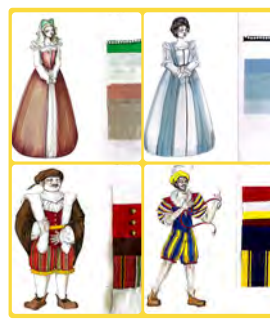

Remy Savell-McKean, OnStage