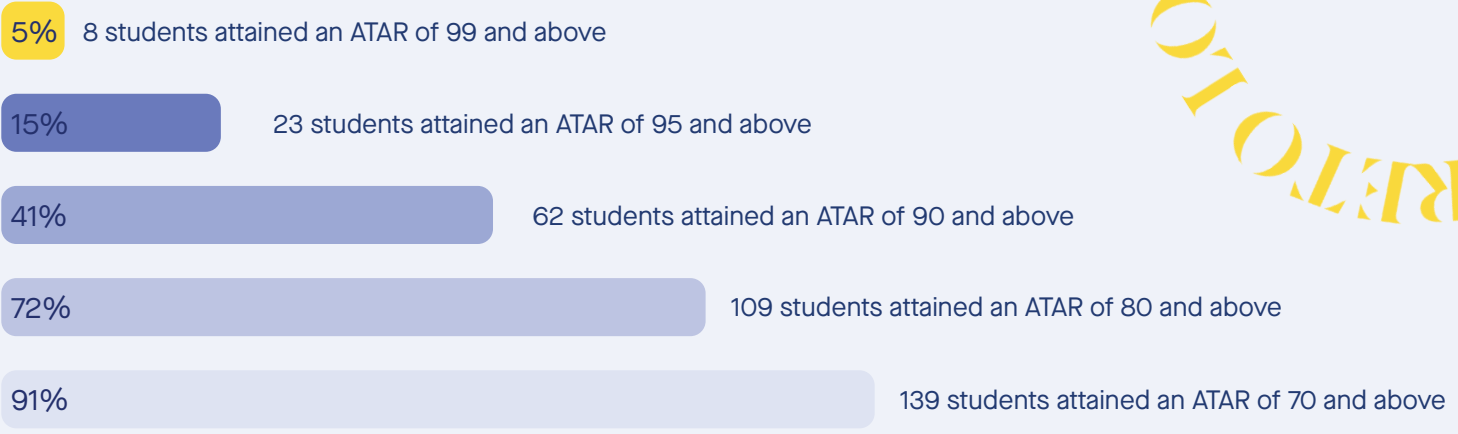

ATAR Results

The top ATAR is 99.65 achieved by both Sarah Carrozzi and Cate Fitzpatrick